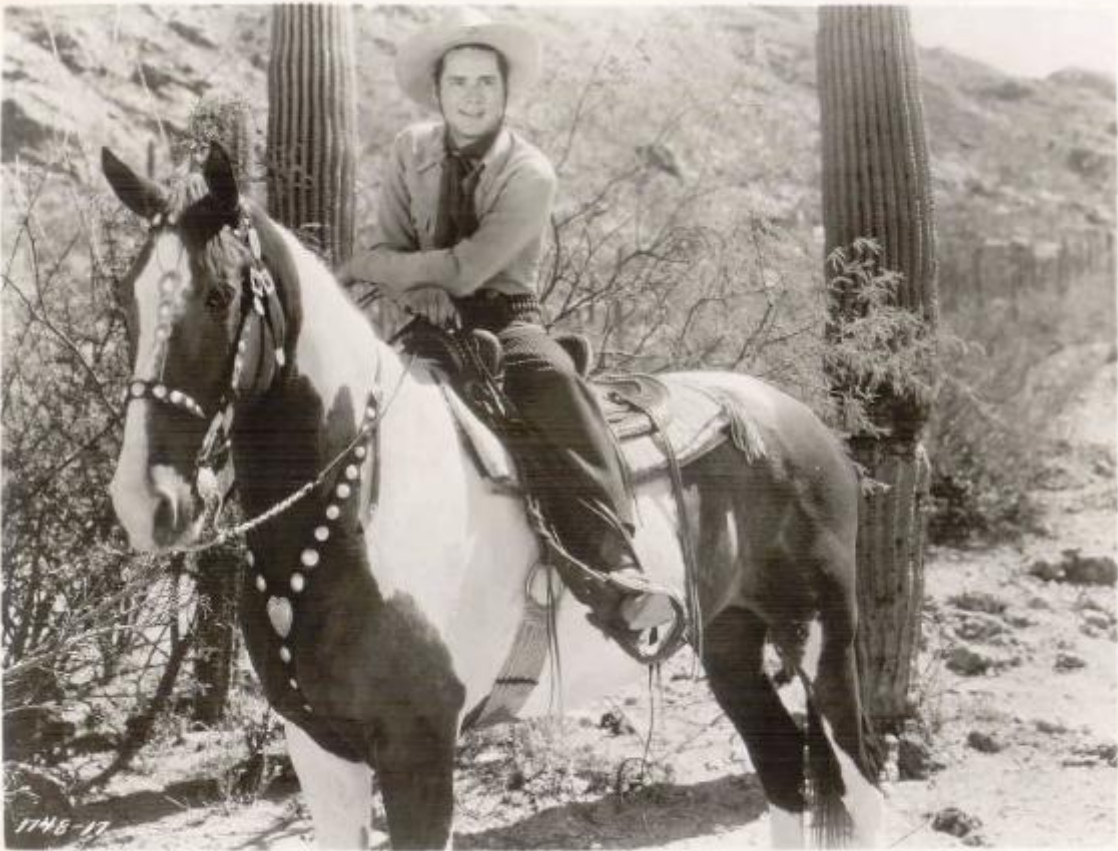

Nome: Manara, Roberta

Referente scientifico: Gramegna, Angela

Funzionario responsabile: Sacchi, Antonio

1746-17

ZANE GREY'S "THE MYSTERIOUS RIDER" starring Russell Hayden with Douglas Dumbrille and Sidney Toler
A Favorite Films Release