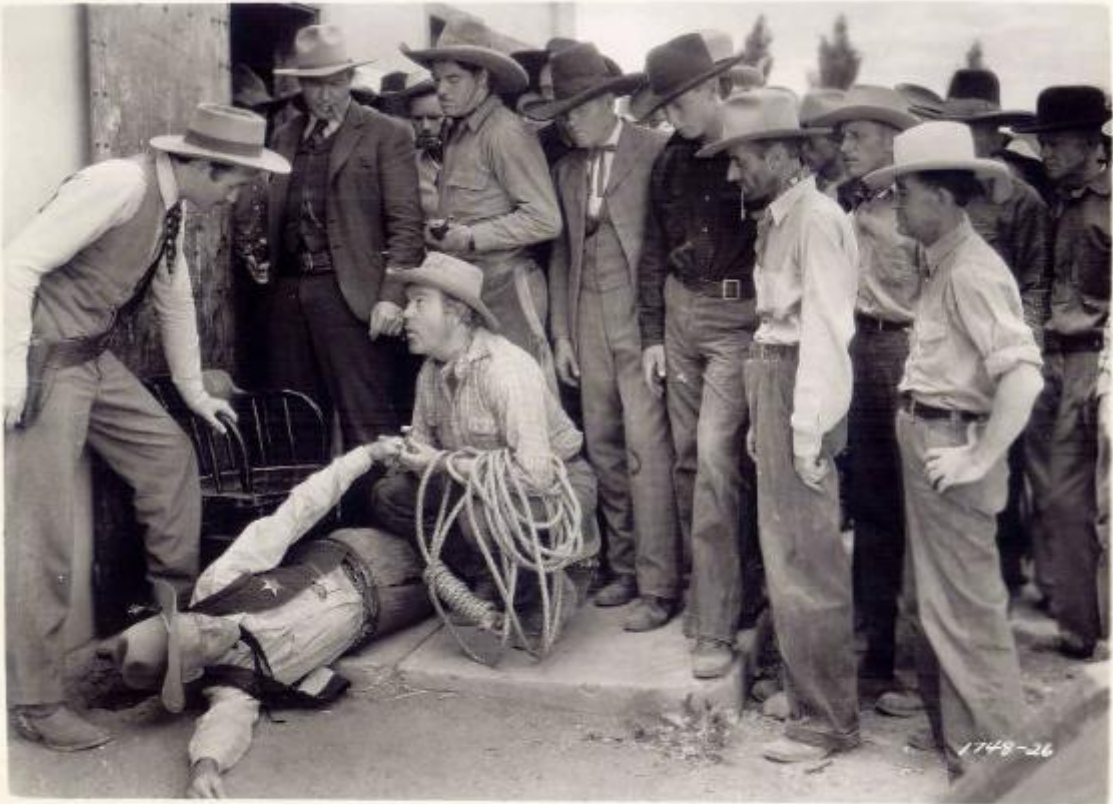

Nome: Manara, Roberta

Referente scientifico: Gramegna, Angela

Funzionario responsabile: Sacchi, Antonio

ZANE GREY'S "THE MYSTERIOUS RIDER" starring Russell Hayden with Douglas Dumbrille and Sidney Toler

A Favorite Films Release