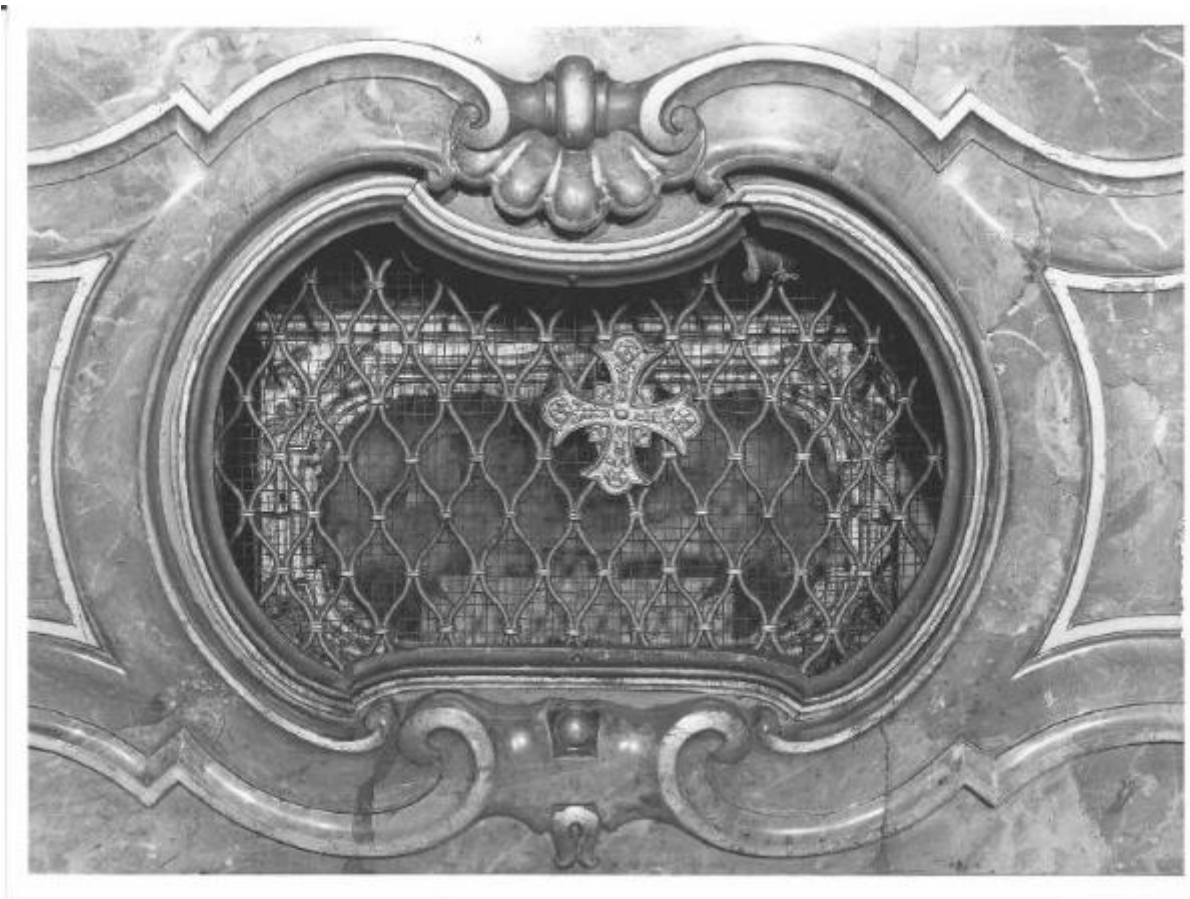

# Reliquiario a teca

ambito lombardo

Link risorsa: <https://www.lombardiabeniculturali.it/opere-arte/schede/8g030-00371/>

Scheda SIRBeC: <https://www.lombardiabeniculturali.it/opere-arte/schede-complete/8g030-00371/>