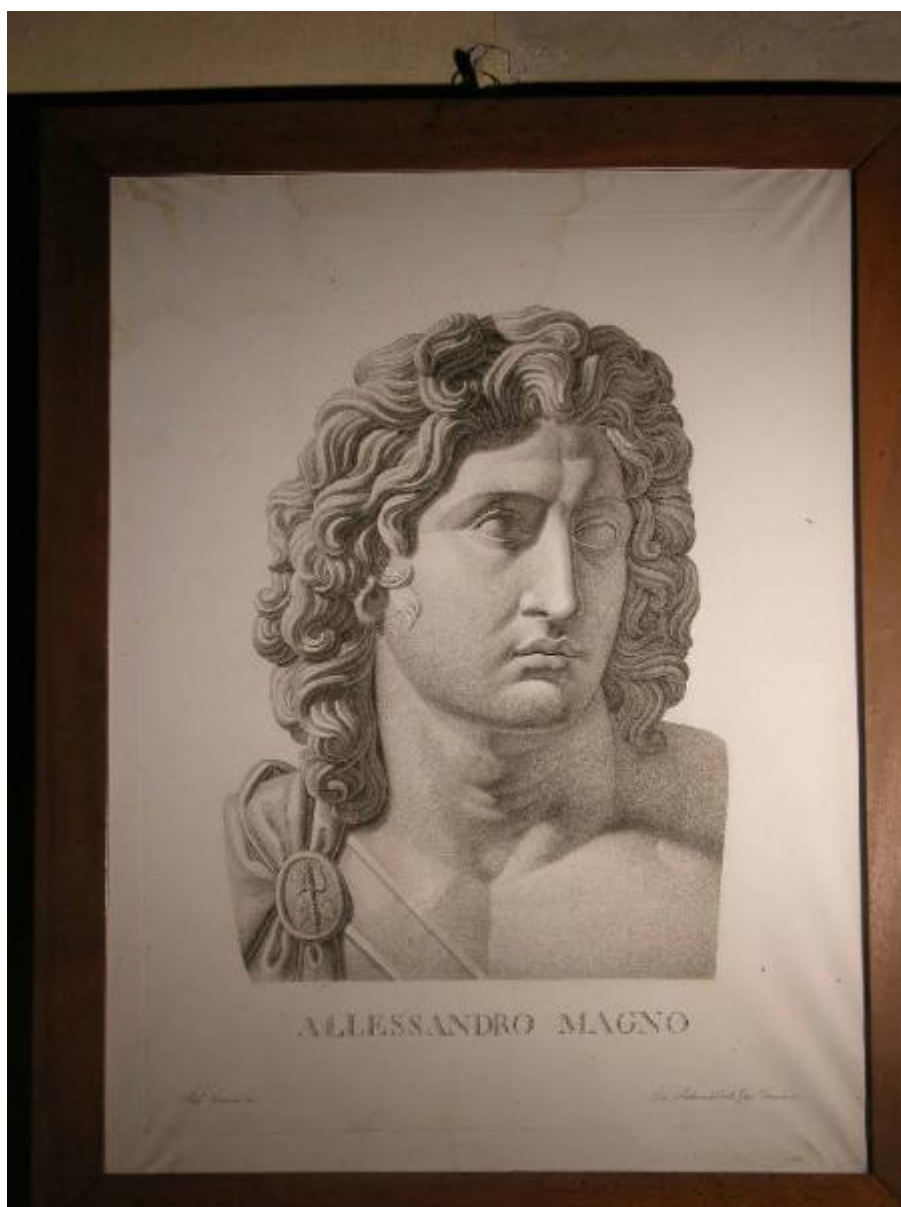

# RITRATTO DI ALESSANDRO MAGNO

Comerio Agostino; Svidercoschi Luigi detto Gru

Link risorsa: <https://www.lombardiabeniculturali.it/stampe/schede/BS140-00005/>

Scheda SIRBeC: <https://www.lombardiabeniculturali.it/stampe/schede-complete/BS140-00005/>