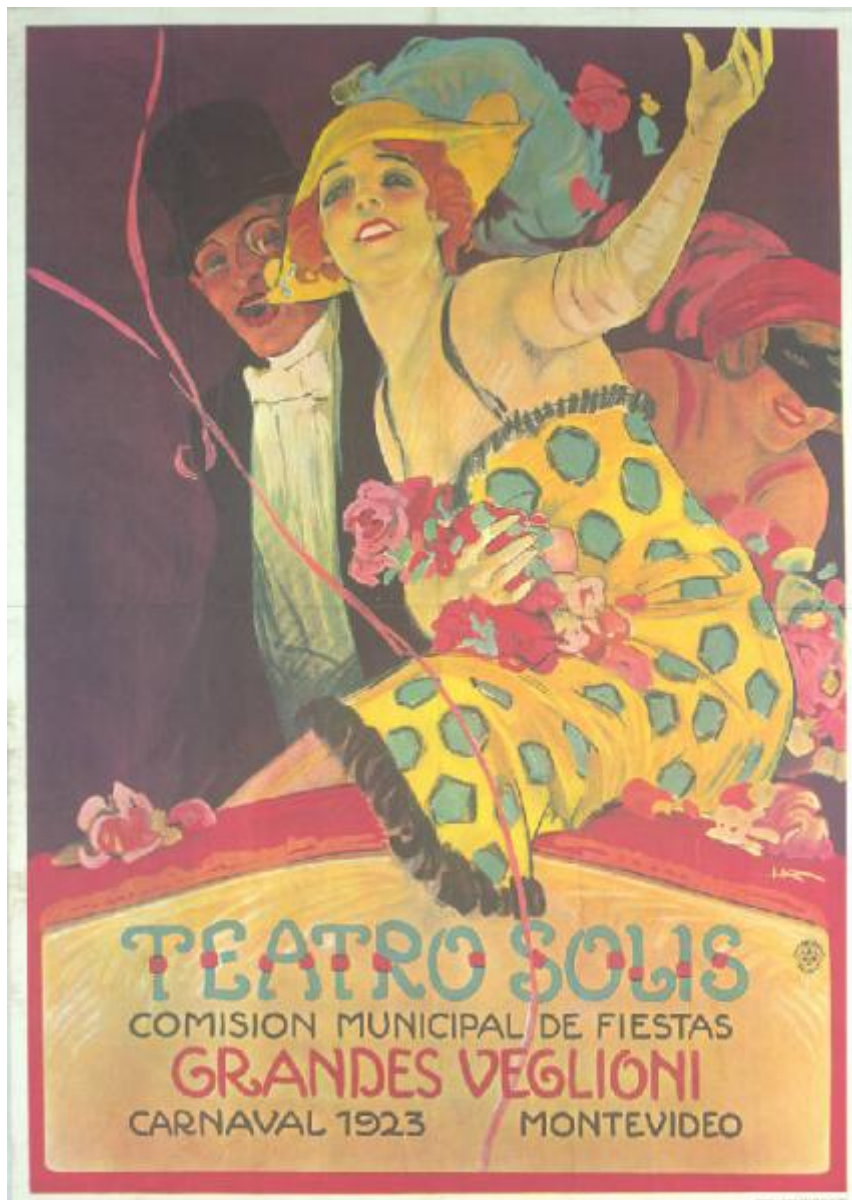

# Teatro Solis - Grandes Veglioni

Metlicovitz Leopoldo

Link risorsa: <https://www.lombardiabeniculturali.it/stampe/schede/H0110-03132/>

Scheda SIRBeC: <https://www.lombardiabeniculturali.it/stampe/schede-complete/H0110-03132/>