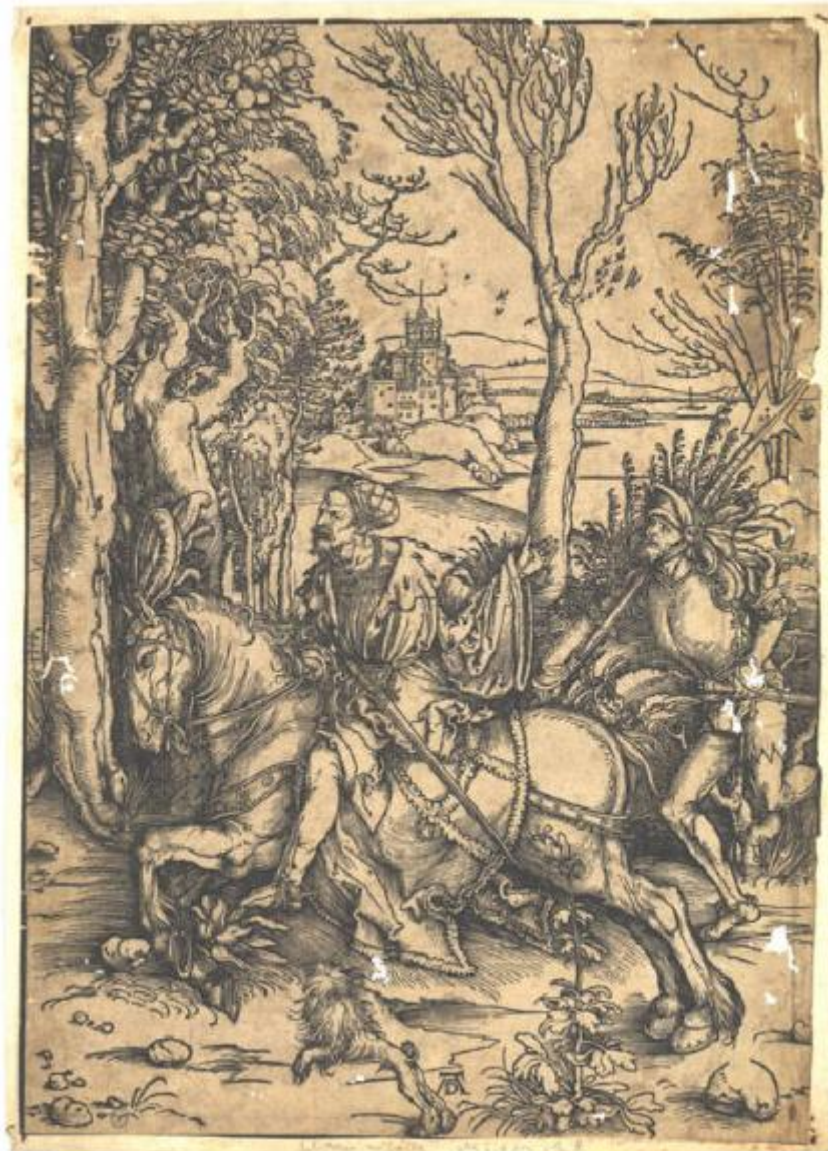

Cavaliere e Lanzicheneco

Dürer Albrecht

Link risorsa: <https://www.lombardiabeniculturali.it/stampe/schede/H0110-08423/>

Scheda SIRBeC: <https://www.lombardiabeniculturali.it/stampe/schede-complete/H0110-08423/>