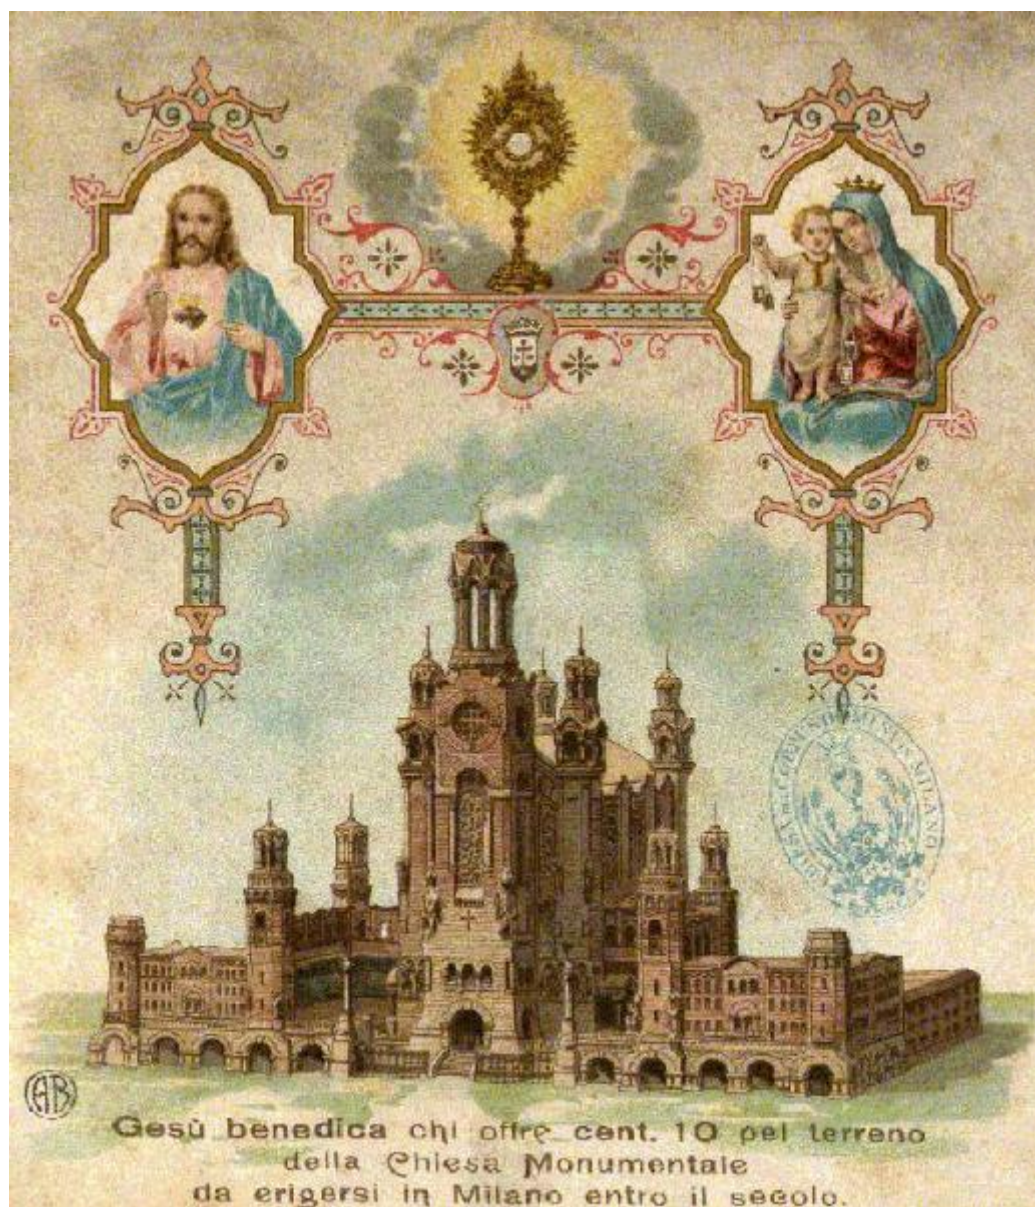

Milano. Chiesa del Corpus Domini

Anonimo

Link risorsa: <https://www.lombardiabeniculturali.it/stampe/schede/H0110-10436/>

Scheda SIRBeC: <https://www.lombardiabeniculturali.it/stampe/schede-complete/H0110-10436/>