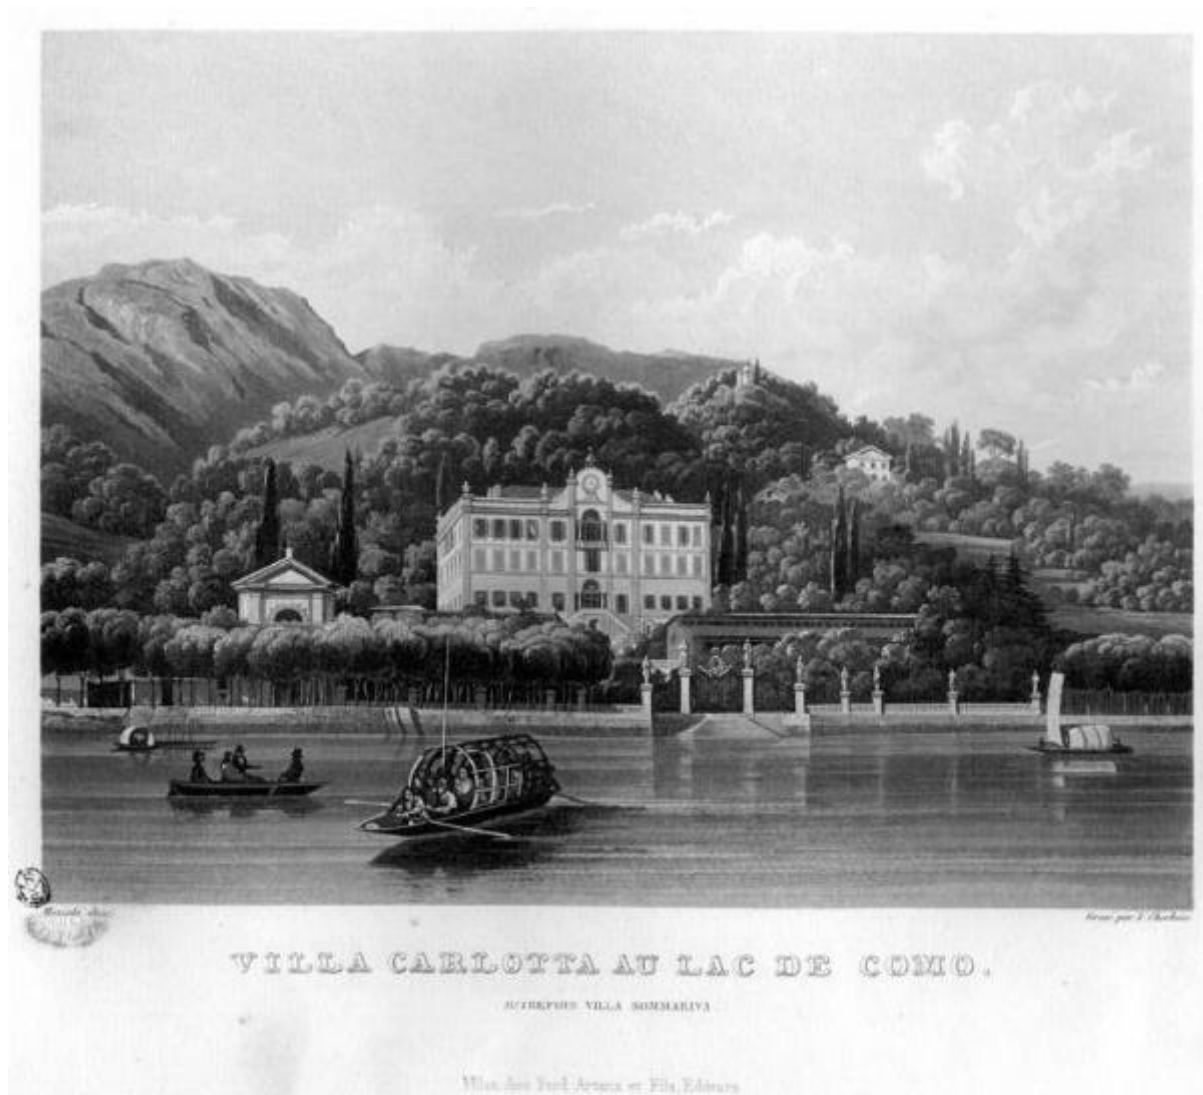

Tremezzo. Villa Carlotta ex Villa Sommariva

Cherbuin Luigi; Mazzola Giuseppe

Link risorsa: <https://www.lombardiabeniculturali.it/stampe/schede/H0110-10774/>

Scheda SIRBeC: <https://www.lombardiabeniculturali.it/stampe/schede-complete/H0110-10774/>