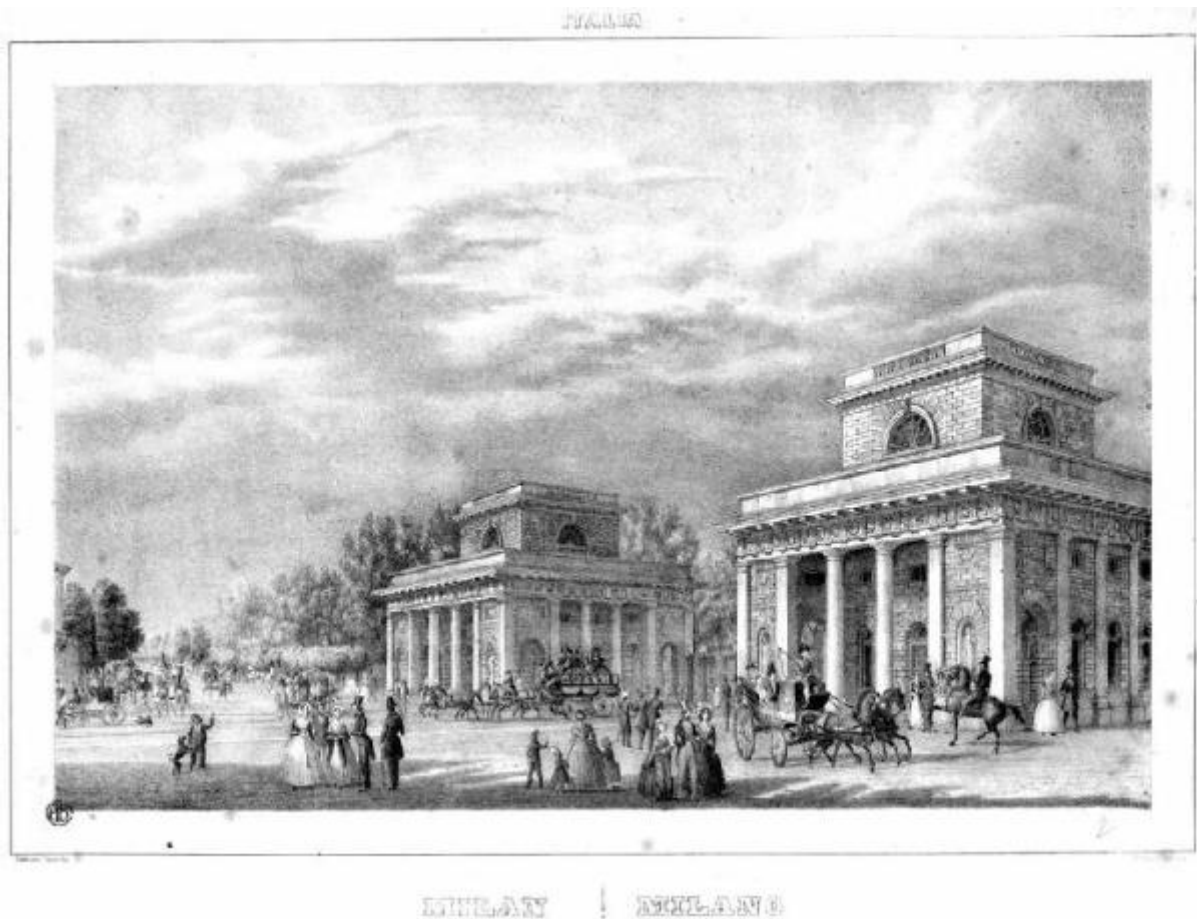

Milano. Porta Venezia ex Porta Orientale

Brison Saturnino; Corbetta Francesco; Lose Federico

Link risorsa: <https://www.lombardiabeniculturali.it/stampe/schede/H0110-10877/>

Scheda SIRBeC: <https://www.lombardiabeniculturali.it/stampe/schede-complete/H0110-10877/>