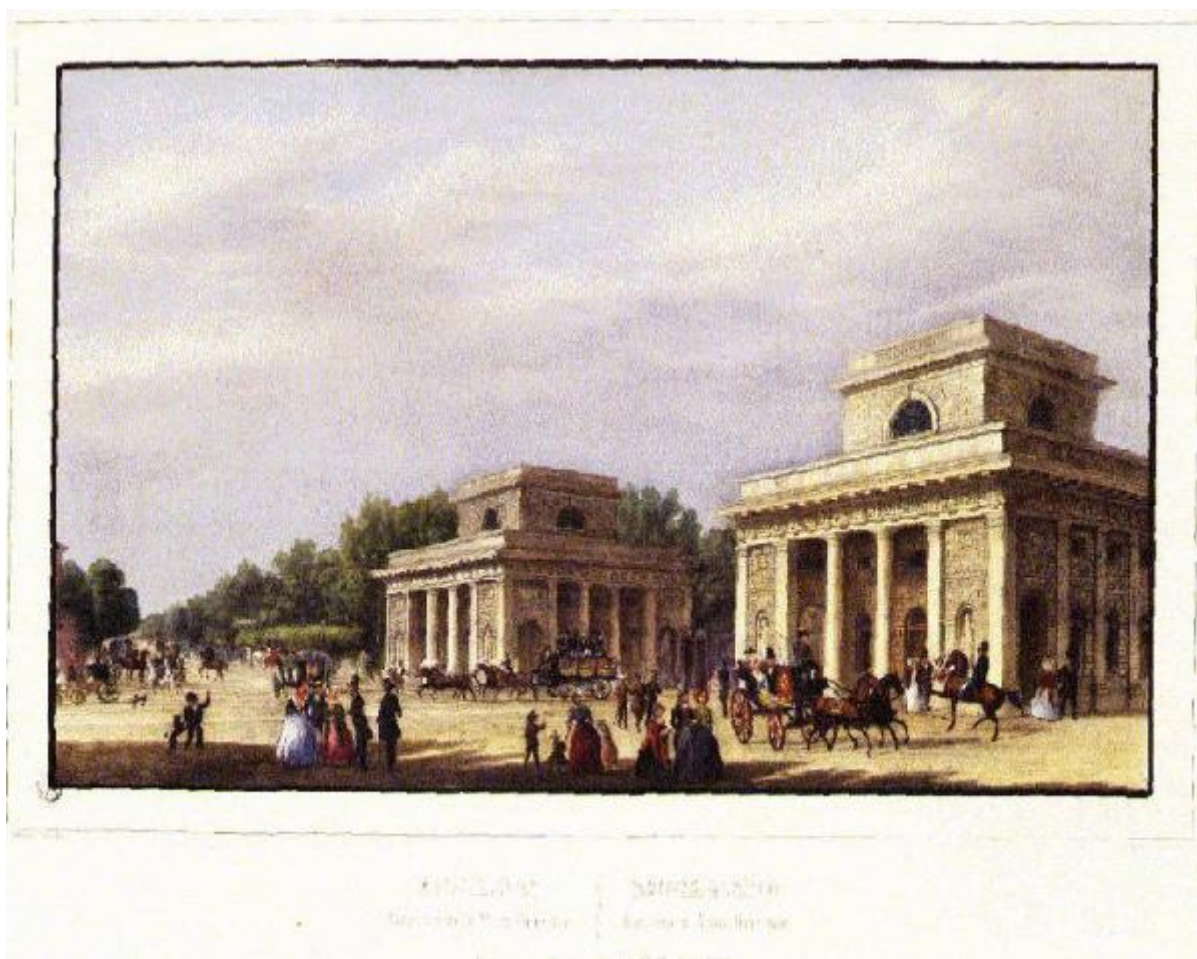

Milano. Porta Venezia ex Porta Orientale

Brison Saturnino; Corbetta Francesco; Lose Federico

Link risorsa: <https://www.lombardiabeniculturali.it/stampe/schede/H0110-10878/>

Scheda SIRBeC: <https://www.lombardiabeniculturali.it/stampe/schede-complete/H0110-10878/>