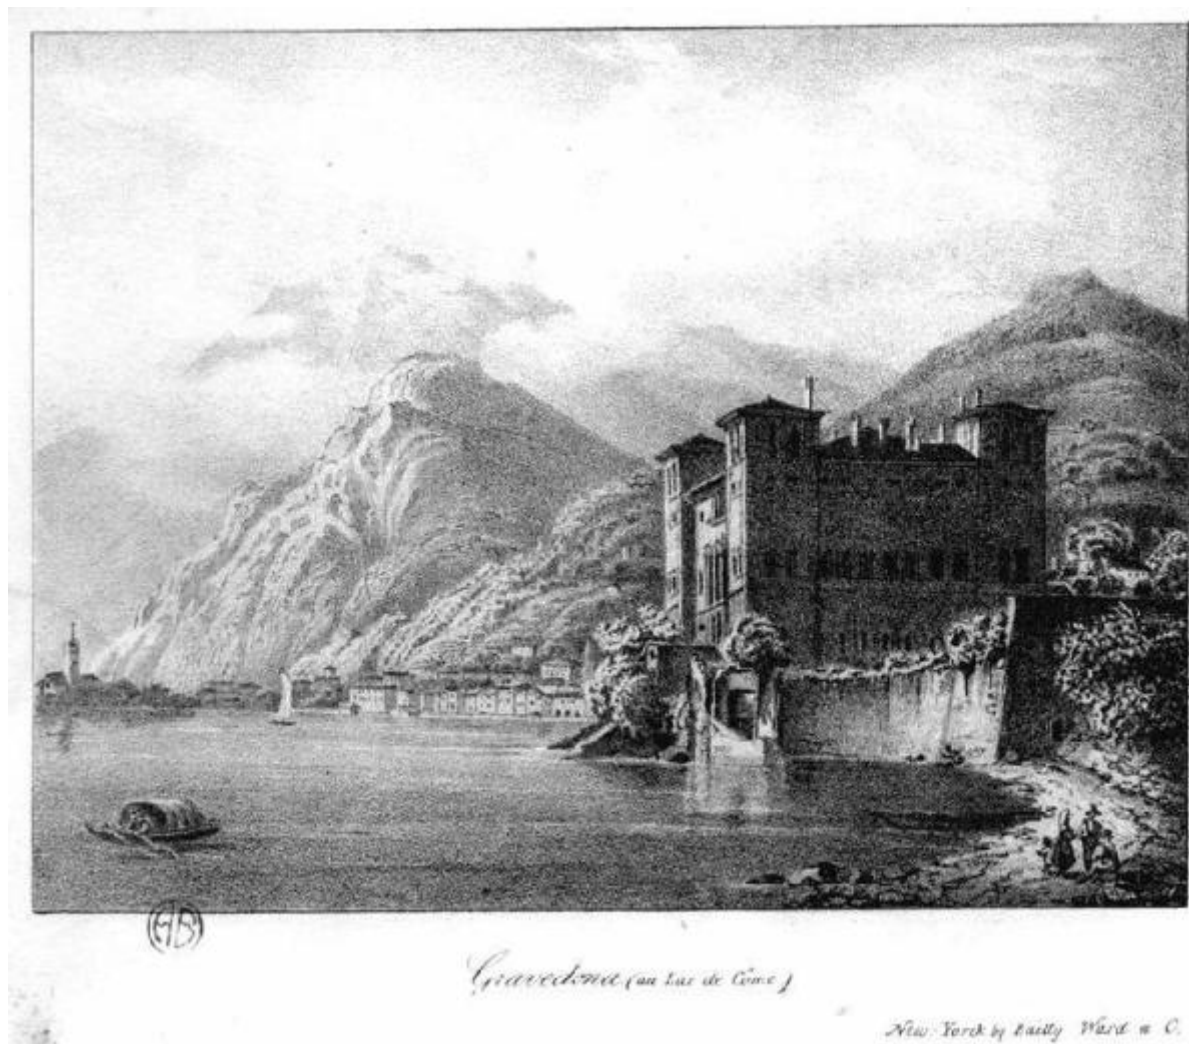

Milano. Duomo (Interno)

Winkles Henry; Frommel Carl Ludwig

Gravedona (au Lac de Como)

New York by Eastly Ward & Co.

Link risorsa: <https://www.lombardiabeniculturali.it/stampe/schede/H0110-12169/>

Scheda SIRBeC: <https://www.lombardiabeniculturali.it/stampe/schede-complete/H0110-12169/>