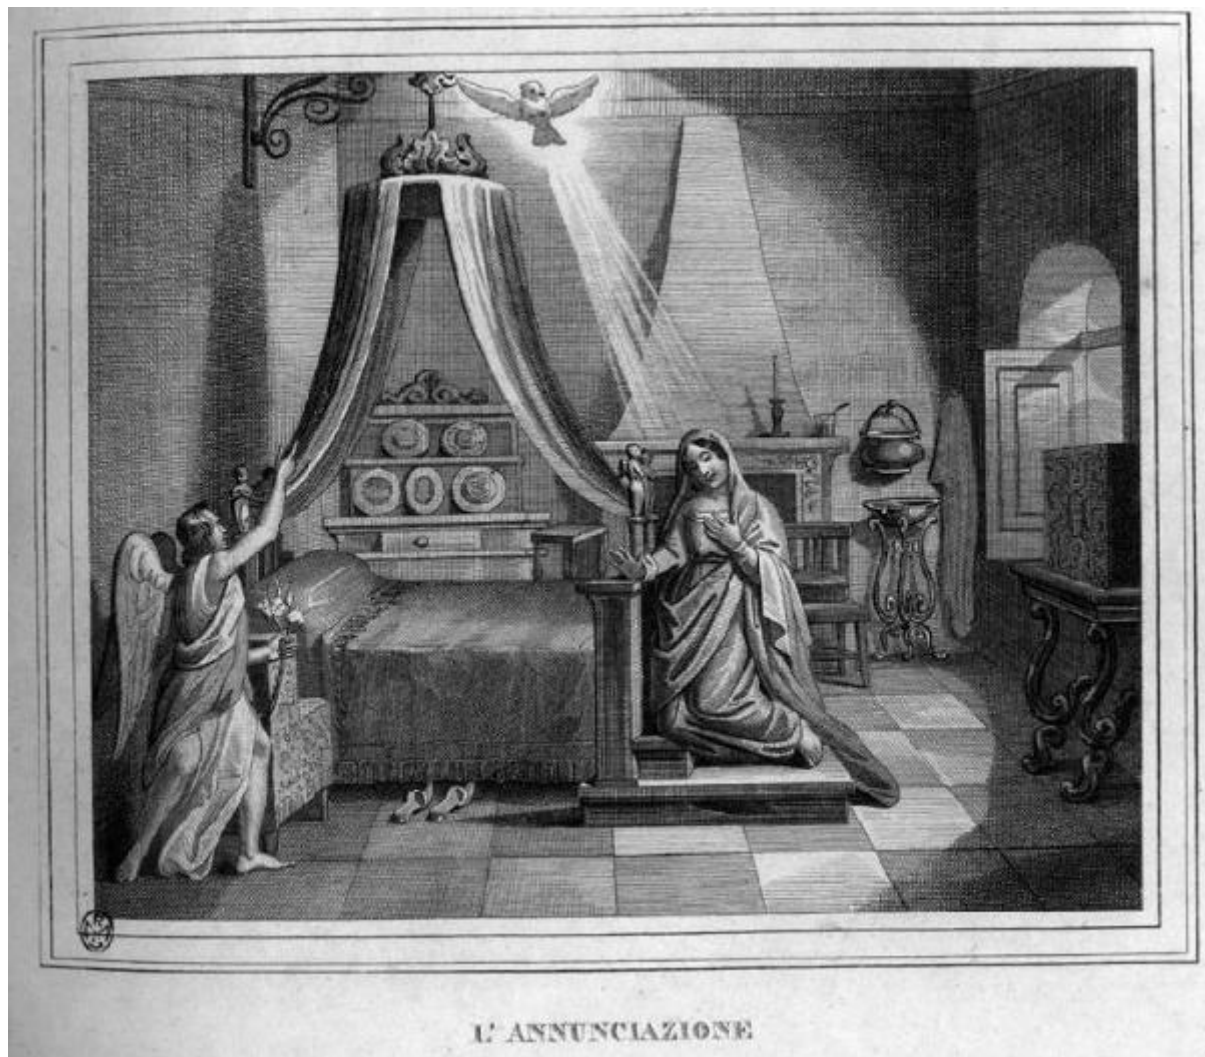

Varese. Cappella del Sacro Monte

Elena Giuseppe

Link risorsa: <https://www.lombardiabeniculturali.it/stampe/schede/H0110-12644/>

Scheda SIRBeC: <https://www.lombardiabeniculturali.it/stampe/schede-complete/H0110-12644/>