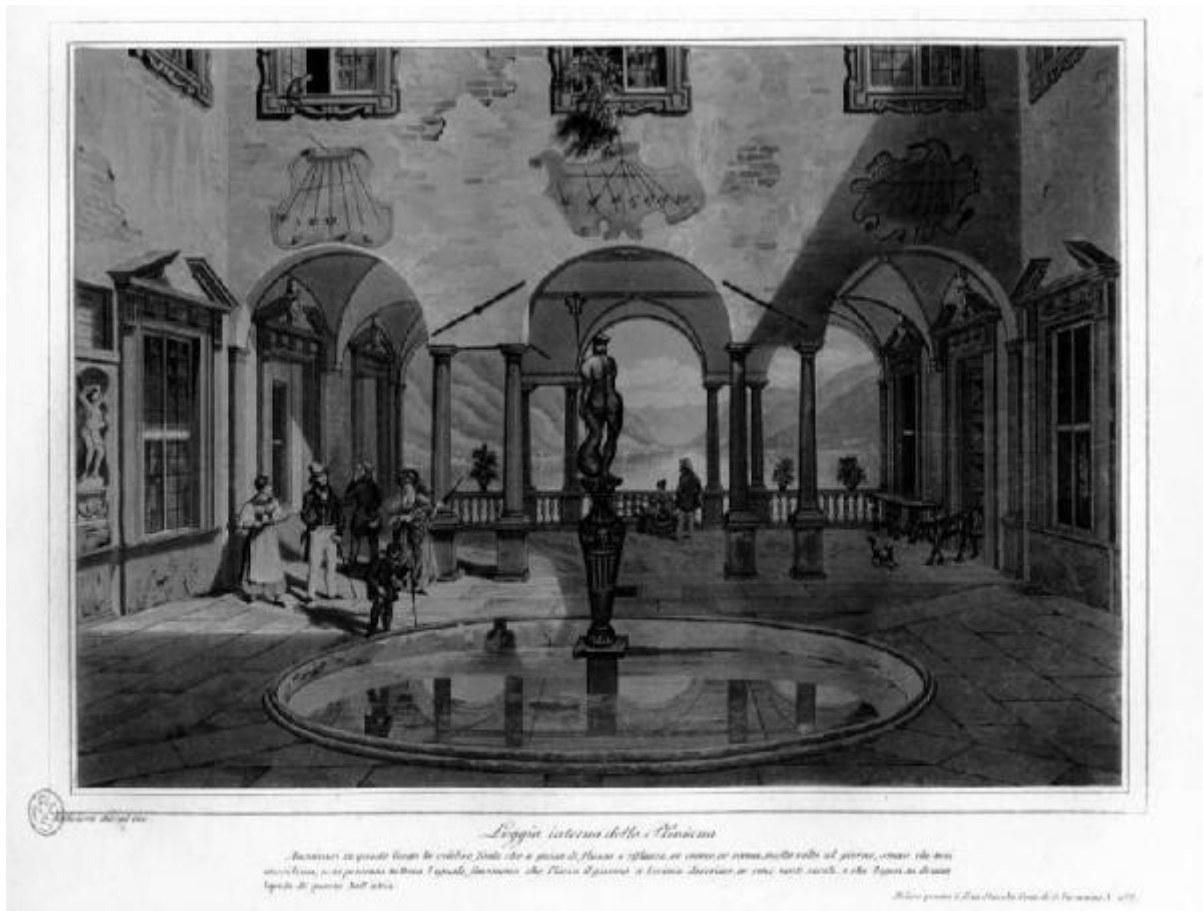

Torno. Villa Pliniana (Loggia)

Falkeisen Johann Jakob

Link risorsa: <https://www.lombardiabeniculturali.it/stampe/schede/H0110-13465/>

Scheda SIRBeC: <https://www.lombardiabeniculturali.it/stampe/schede-complete/H0110-13465/>